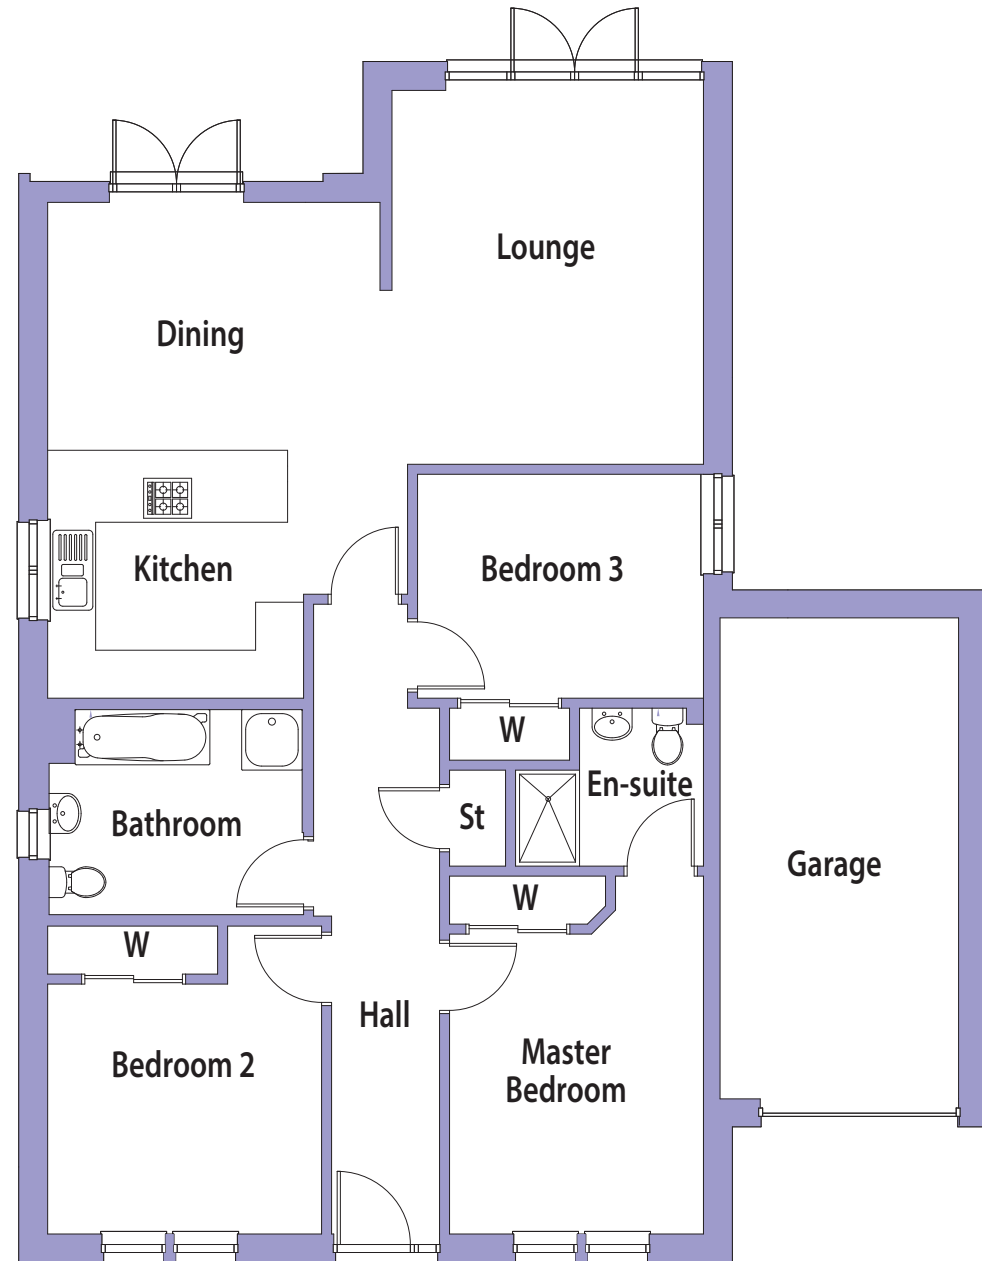

# The Alder

<b>Lounge</b>	4675mm x 3895mm
<b>Kitchen/Dining</b>	6300mm x 4155mm
<b>Master Bedroom</b>	4475mm x 3175mm
<b>En-suite</b>	2350mm x 1975mm
<b>Bedroom2</b>	3855mm x 3465mm
<b>Bedroom 3</b>	3575mm x 2800mm
<b>Bathroom</b>	3200mm x 1989mm
<b>Garage</b>	6015mm x 3008mm

# The Beech

1197sqft

# The Beech

<b>Lounge</b>	4675mm x 3895mm
<b>Kitchen/Dining</b>	6200mm x 4155mm
<b>Master Bedroom</b>	4475mm x 3175mm
<b>En-suite</b>	2350mm x 1975mm
<b>Bedroom2</b>	3855mm x 3465mm
<b>Bedroom 3</b>	3575mm x 2800mm
<b>Bathroom</b>	3164mm x 2564mm
<b>Garage</b>	6015mm x 3008mm

# The Cedar

<b>Lounge/Dining</b>	5921mm x 4150mm
<b>Kitchen</b>	4600mm x 3515mm
<b>Master Bedroom</b>	3916mm x 3088mm
<b>En-suite</b>	2560mm x 1759mm
<b>Bedroom2</b>	3753mm x 3112mm
<b>Bedroom 3</b>	3302mm x 3143mm
<b>Bathroom</b>	3349mm x 1944mm
<b>Garage</b>	6212mm x 3549mm