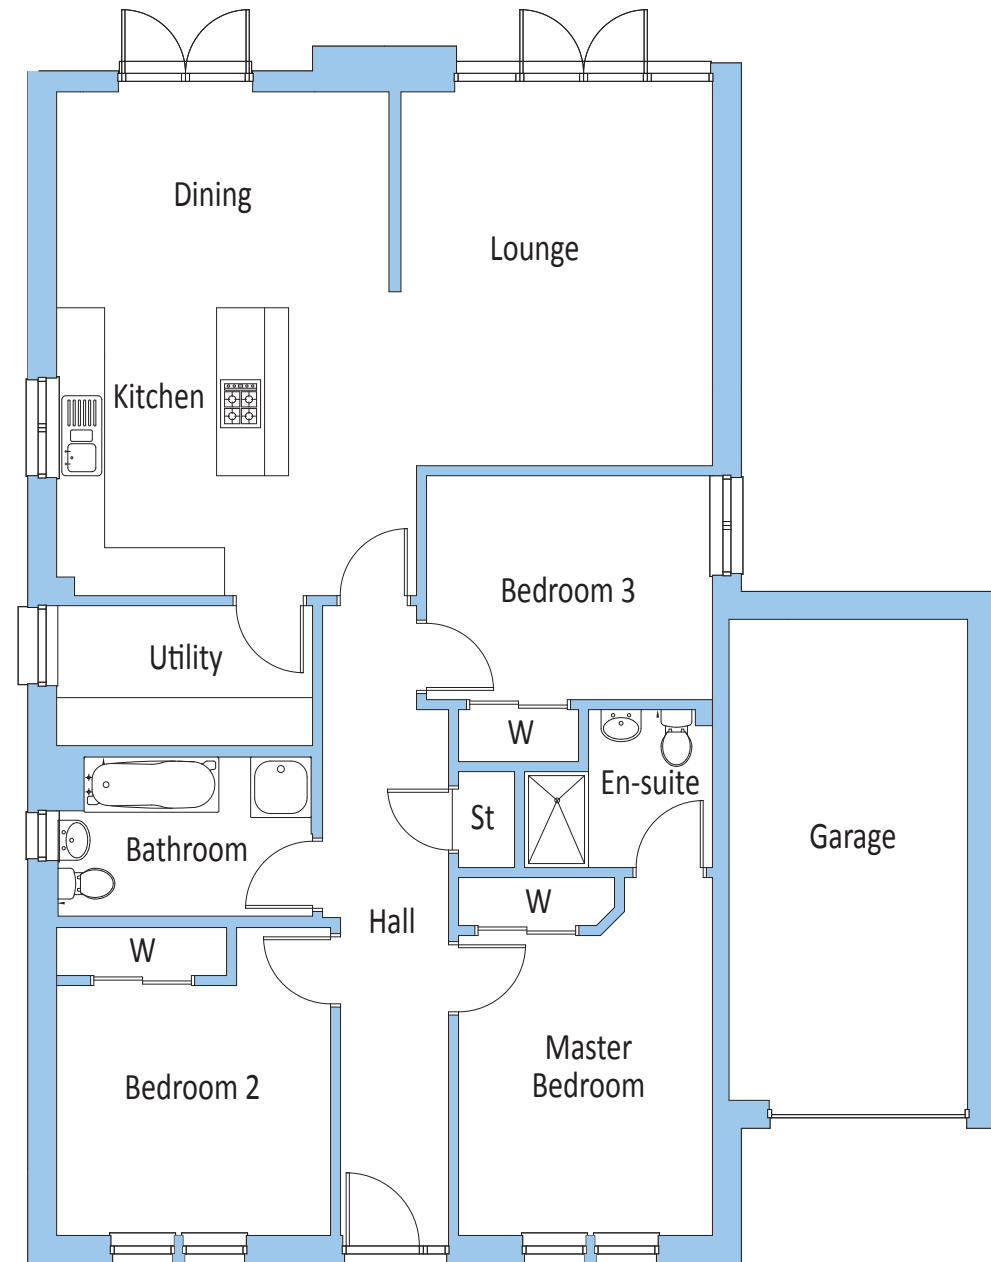

# The Alder

1263sqft

# The Alder

<b>Lounge</b>	4675mm x 3895mm
<b>Kitchen/Dining</b>	6300mm x 4155mm
<b>Master Bedroom</b>	4475mm x 3175mm
<b>En-suite</b>	2350mm x 1975mm
<b>Bedroom2</b>	3855mm x 3465mm
<b>Bedroom 3</b>	3575mm x 2800mm
<b>Bathroom</b>	3200mm x 1989mm
<b>Garage</b>	6015mm x 3008mm

# The Beech

<b>Lounge</b>	4675mm x 3895mm
<b>Kitchen/Dining</b>	6200mm x 4155mm
<b>Master Bedroom</b>	4475mm x 3175mm
<b>En-suite</b>	2350mm x 1975mm
<b>Bedroom2</b>	3855mm x 3465mm
<b>Bedroom 3</b>	3575mm x 2800mm
<b>Bathroom</b>	3164mm x 2564mm
<b>Garage</b>	6015mm x 3008mm

# The Cedar

<b>Lounge/Dining</b>	5921mm x 4150mm
<b>Kitchen</b>	4600mm x 3515mm
<b>Master Bedroom</b>	3916mm x 3088mm
<b>En-suite</b>	2560mm x 1759mm
<b>Bedroom2</b>	3753mm x 3112mm
<b>Bedroom 3</b>	3302mm x 3143mm
<b>Bathroom</b>	3349mm x 1944mm
<b>Garage</b>	6212mm x 3549mm