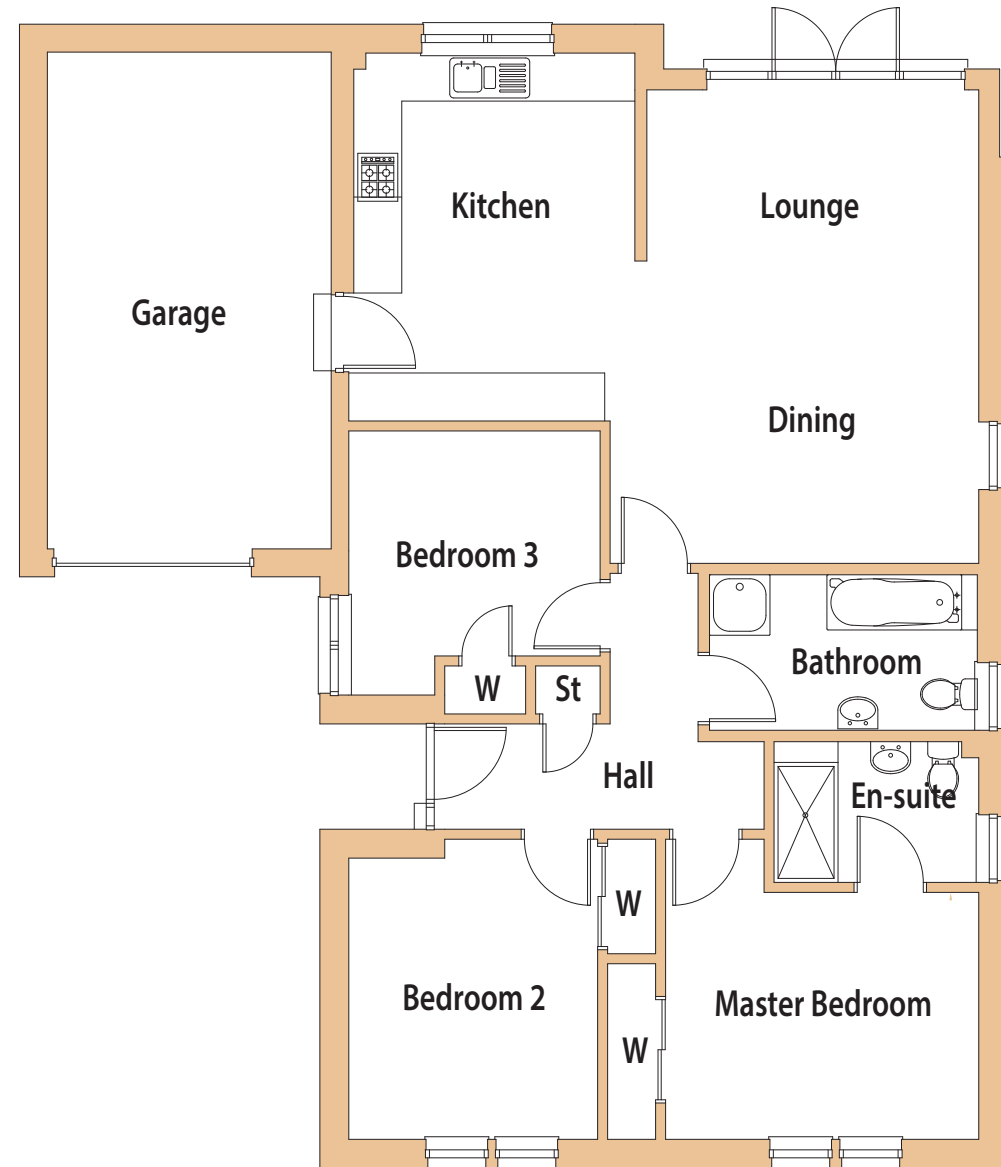

# The Alder

<b>Lounge</b>	4675mm x 3895mm
<b>Kitchen/Dining</b>	6300mm x 4155mm
<b>Master Bedroom</b>	4475mm x 3175mm
<b>En-suite</b>	2350mm x 1975mm
<b>Bedroom2</b>	3855mm x 3465mm
<b>Bedroom 3</b>	3575mm x 2800mm
<b>Bathroom</b>	3200mm x 1989mm
<b>Garage</b>	6015mm x 3008mm

# The Beech

<b>Lounge</b>	4675mm x 3895mm
<b>Kitchen/Dining</b>	6200mm x 4155mm
<b>Master Bedroom</b>	4475mm x 3175mm
<b>En-suite</b>	2350mm x 1975mm
<b>Bedroom2</b>	3855mm x 3465mm
<b>Bedroom 3</b>	3575mm x 2800mm
<b>Bathroom</b>	3164mm x 2564mm
<b>Garage</b>	6015mm x 3008mm

# The Cedar

1104sqft

# The Cedar

<b>Lounge/Dining</b>	5921mm x 4150mm
<b>Kitchen</b>	4600mm x 3515mm
<b>Master Bedroom</b>	3916mm x 3088mm
<b>En-suite</b>	2560mm x 1759mm
<b>Bedroom2</b>	3753mm x 3112mm
<b>Bedroom 3</b>	3302mm x 3143mm
<b>Bathroom</b>	3349mm x 1944mm
<b>Garage</b>	6212mm x 3549mm