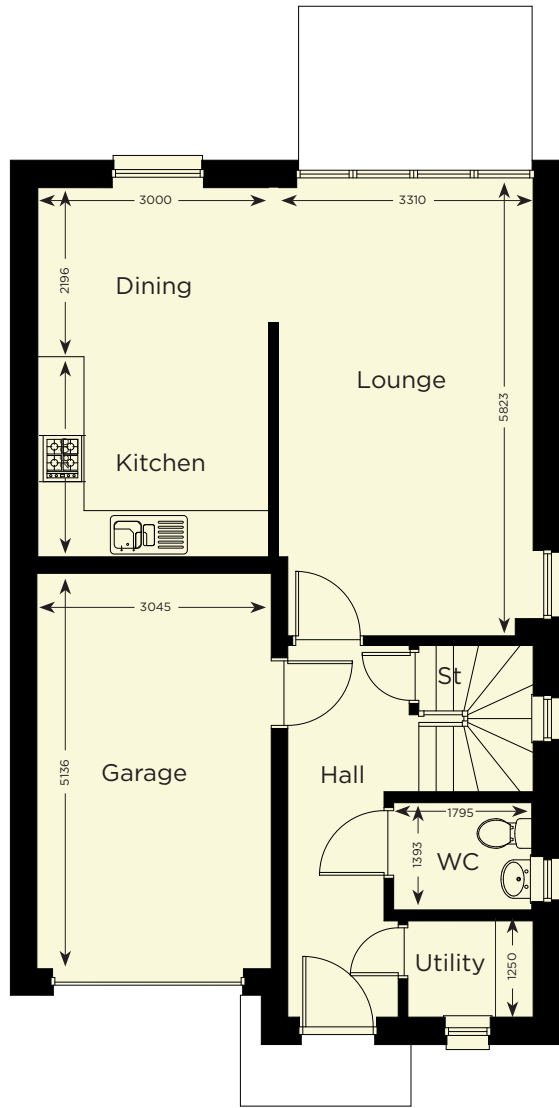

1449 sqft

The Annan

4 Bed Villa

GROUND FLOOR

FIRST FLOOR

McKernan
HOMES

1526 sqft

The Beauty

4 Bed Villa

GROUND FLOOR

FIRST FLOOR

1673 sqft

The Carrick

4 Bed Villa

GROUND FLOOR

FIRST FLOOR

1793 sqft

The Deveron

4 Bed Villa

GROUND FLOOR

FIRST FLOOR

To join our mailing
list please register
your interest:

E: info@imperialgardens.co.uk

T: 01236 490087