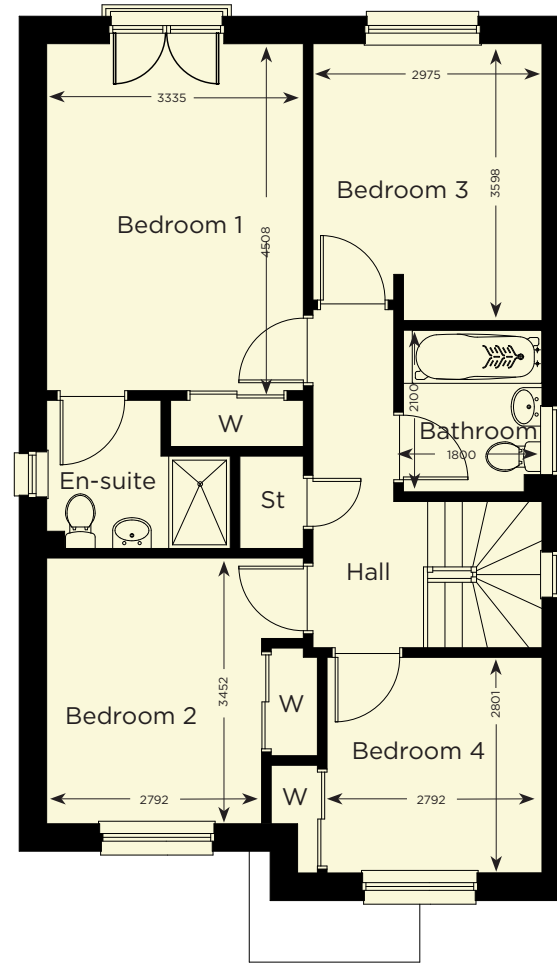

1449 sqft

The Annan

4 Bed Villa

GROUND FLOOR

FIRST FLOOR

McKernan
HOMES

1526 sqft

The Beauty

4 Bed Villa

GROUND FLOOR

FIRST FLOOR

1673 sqft

The Carrick

4 Bed Villa

GROUND FLOOR

FIRST FLOOR

1793 sqft

The Deveron

4 Bed Villa

GROUND FLOOR

FIRST FLOOR

To join our mailing
list please register
your interest:

E: info@imperialgardens.co.uk

T: 01236 490087