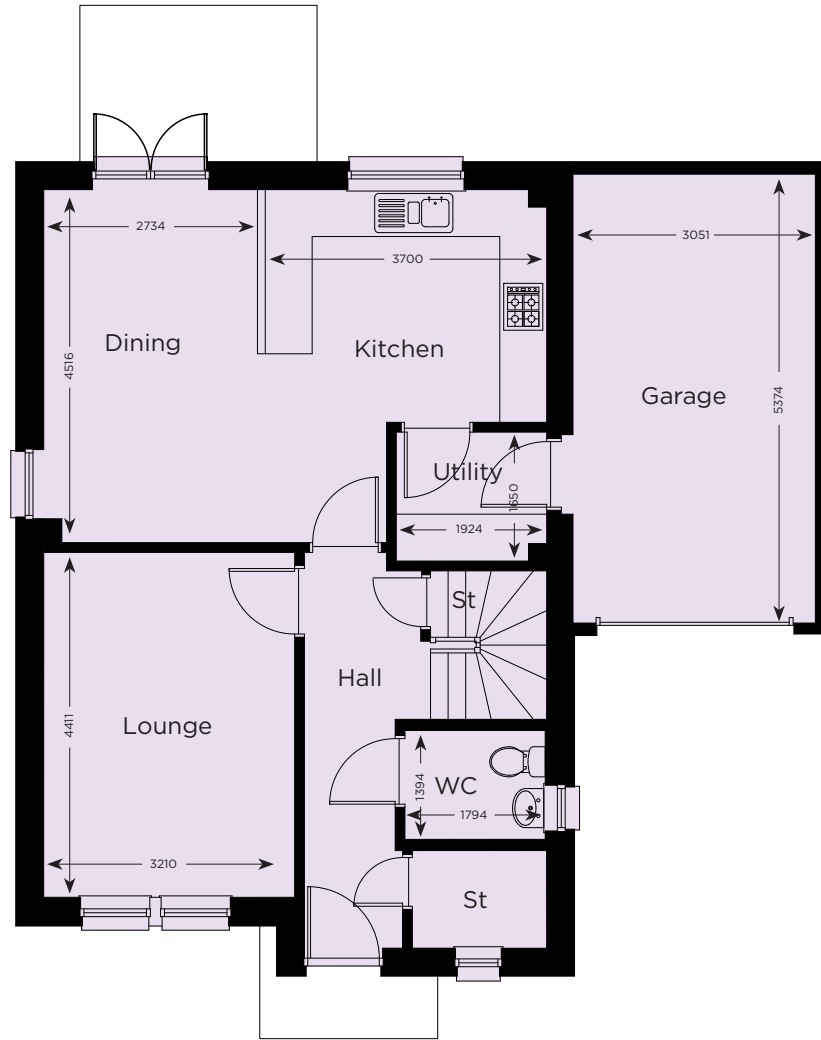

1449 sqft

The Annan

4 Bed Villa

GROUND FLOOR

FIRST FLOOR

McKernan
HOMES

1526 sqft

The Beauty

4 Bed Villa

GROUND FLOOR

FIRST FLOOR

1673 sqft

The Carrick

4 Bed Villa

GROUND FLOOR

FIRST FLOOR

1793 sqft

The Deveron

4 Bed Villa

GROUND FLOOR

FIRST FLOOR

To join our mailing
list please register
your interest:

E: info@imperialgardens.co.uk

T: 01236 490087