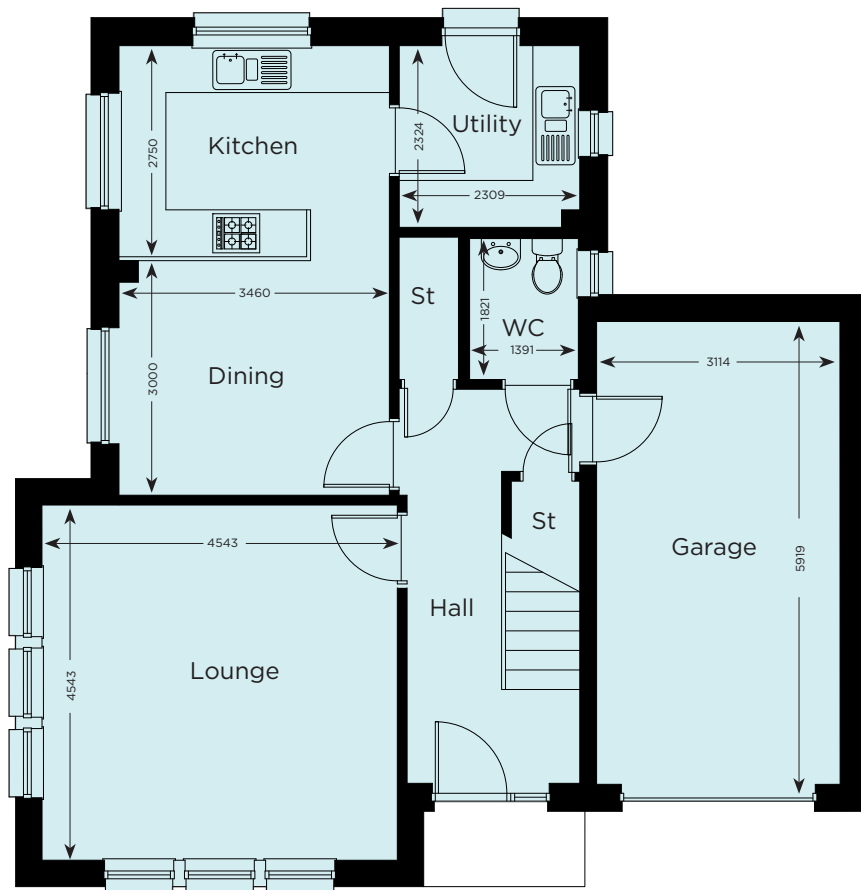

1449 sqft

The Annan

4 Bed Villa

GROUND FLOOR

FIRST FLOOR

McKernan
HOMES

1526 sqft

The Beauty

4 Bed Villa

GROUND FLOOR

FIRST FLOOR

1673 sqft

The Carrick

4 Bed Villa

GROUND FLOOR

FIRST FLOOR

1793 sqft

The Deveron

4 Bed Villa

GROUND FLOOR

FIRST FLOOR

To join our mailing
list please register
your interest:

E: info@imperialgardens.co.uk

T: 01236 490087