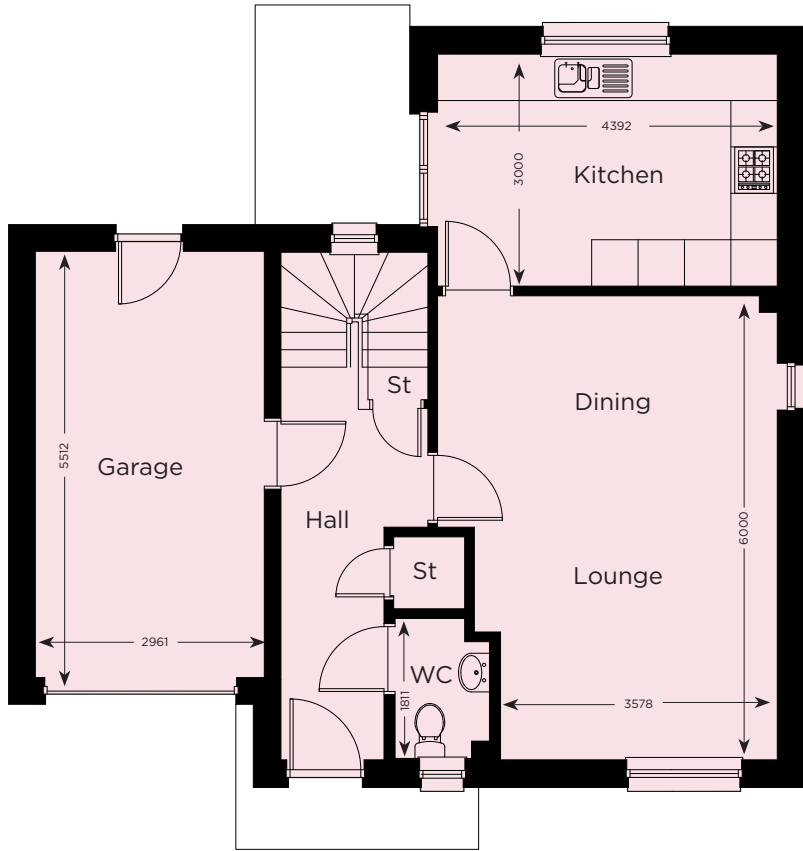

1449 sqft

The Annan

4 Bed Villa

GROUND FLOOR

FIRST FLOOR

McKernan
HOMES

1526 sqft

The Beauty

4 Bed Villa

GROUND FLOOR

FIRST FLOOR

1673 sqft

The Carrick

4 Bed Villa

GROUND FLOOR

FIRST FLOOR

1793 sqft

The Deveron

4 Bed Villa

GROUND FLOOR

FIRST FLOOR

To join our mailing
list please register
your interest:

E: info@imperialgardens.co.uk

T: 01236 490087